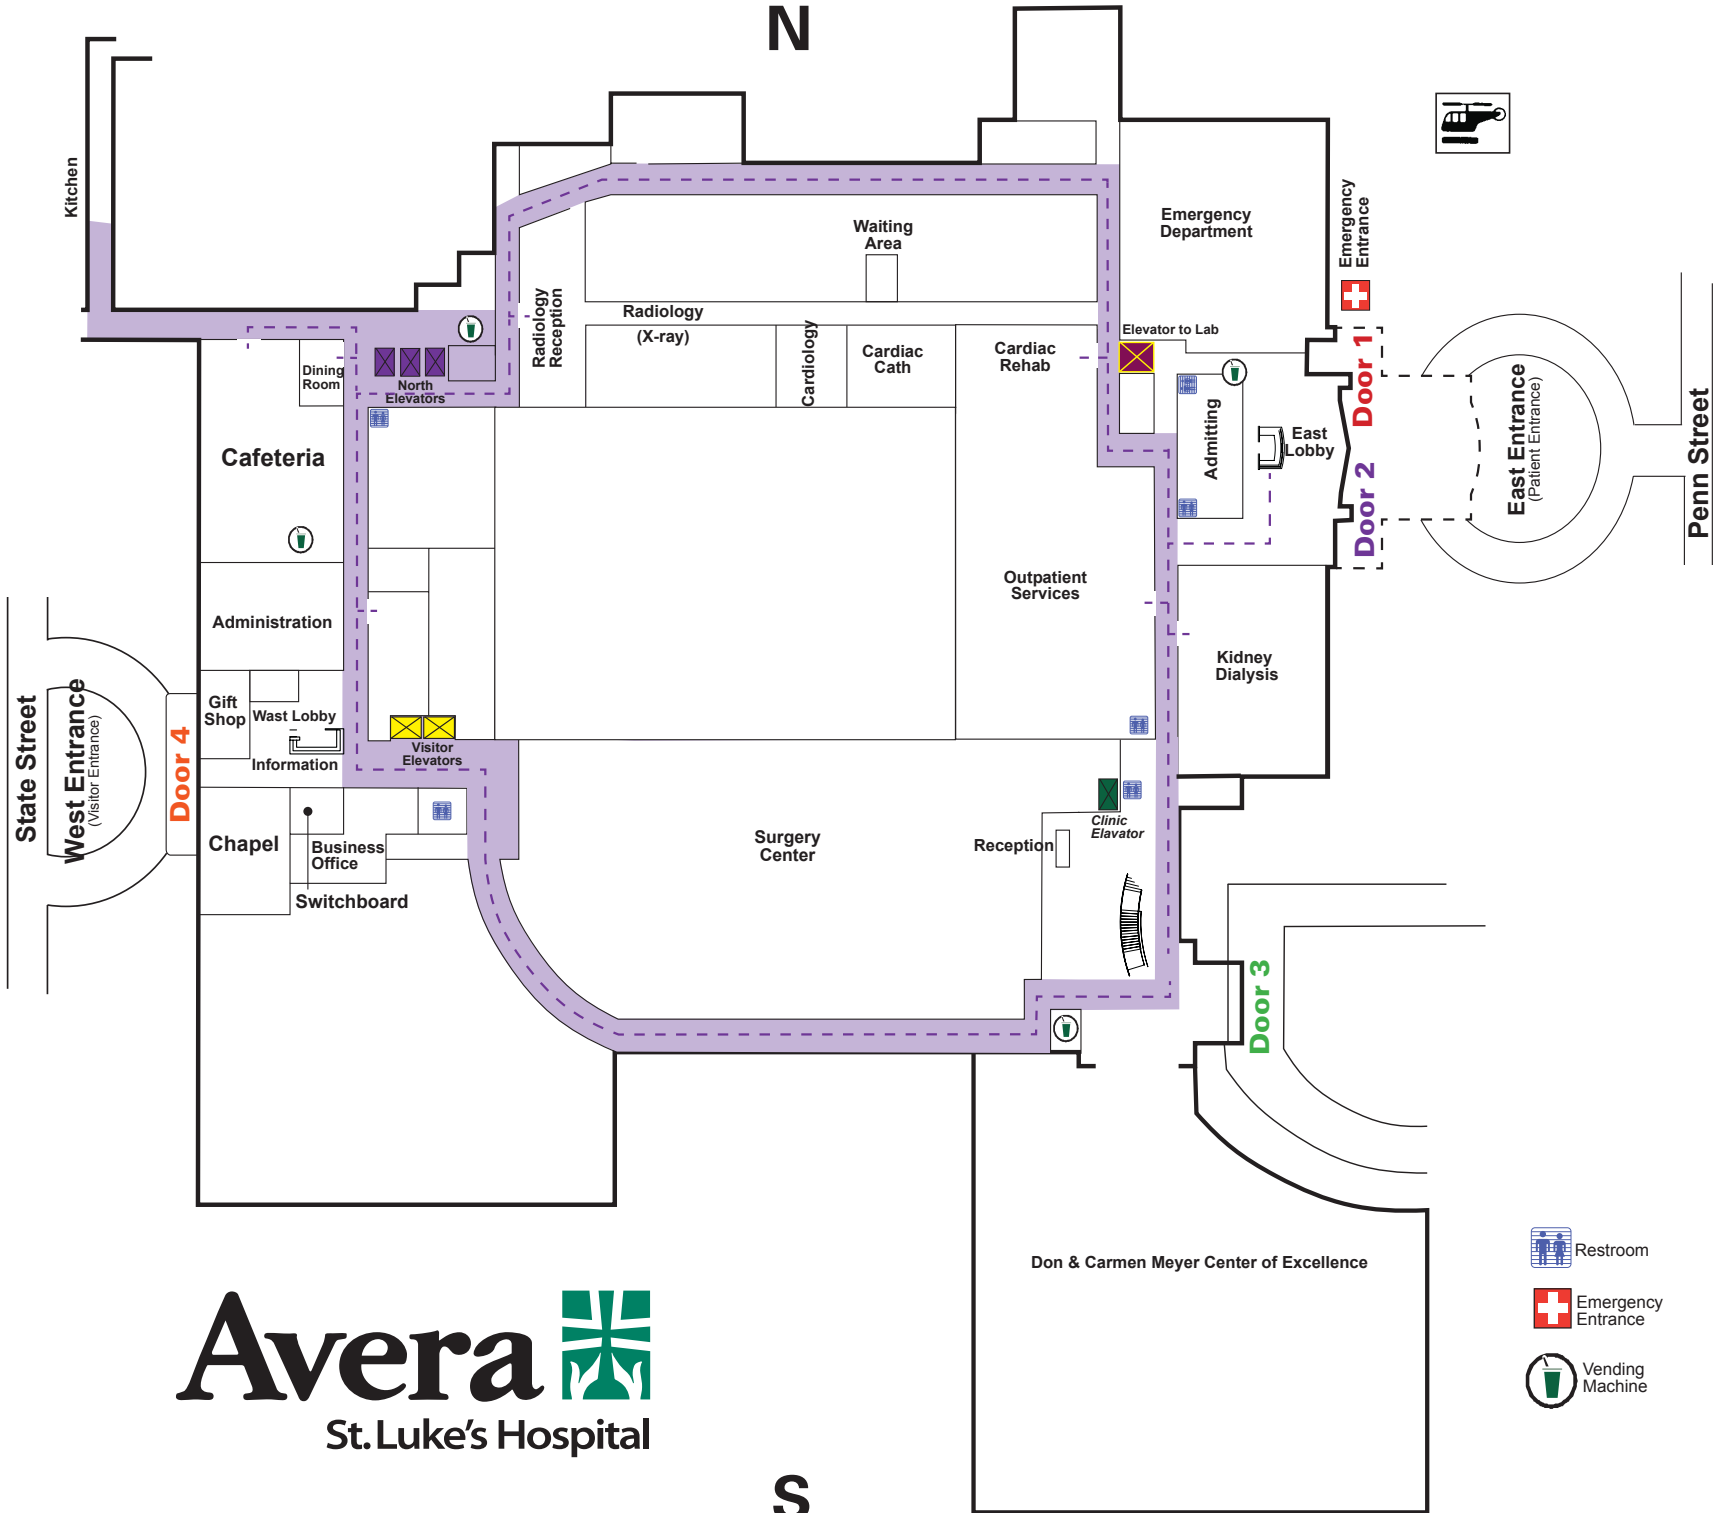

W

N

S

E

Avera 
 St. Luke's Hospital

-  Restroom
-  Emergency Entrance
-  Vending Machine